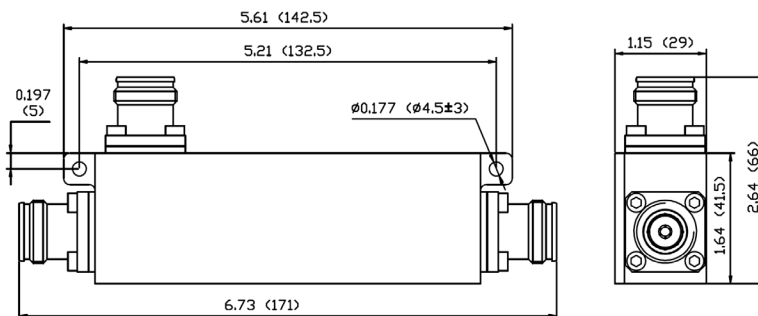

- 600-6000 MHz
- Low PIM Rated
- 300 W Power Rating
- IP67 Rated
- 4.3-10 Connectors
- ROHS Compliant

Parameter		Specifications								
Model		SC-05-60	SC-06-60	SC-07-60	SC-08-60	SC-10-60	SC-13-60	SC-15-60	SC-20-60	SC-30-60
Main Output Port I.L. [dB]	600-698 MHz	≤ 1.75	≤ 1.40	≤ 1.05	≤ 0.90	≤ 0.55	≤ 0.40	≤ 0.30	≤ 0.15	≤ 0.05
	698-960 MHz	≤ 1.90	≤ 1.50	≤ 1.22	≤ 1.09	≤ 0.70	≤ 0.45	≤ 0.35	≤ 0.25	≤ 0.10
	1695-2200 MHz	≤ 1.90	≤ 1.50	≤ 1.15	≤ 0.95	≤ 0.65	≤ 0.40	≤ 0.30	≤ 0.20	≤ 0.05
	2200-2690 MHz	≤ 1.90	≤ 1.50	≤ 1.22	≤ 1.09	≤ 0.70	≤ 0.45	≤ 0.35	≤ 0.25	≤ 0.10
	3100-3700 MHz	≤ 1.90	≤ 1.50	≤ 1.15	≤ 0.95	≤ 0.60	≤ 0.40	≤ 0.30	≤ 0.20	≤ 0.05
	3700-4200 MHz	≤ 1.90	≤ 1.50	≤ 1.22	≤ 1.05	≤ 0.65	≤ 0.45	≤ 0.35	≤ 0.25	≤ 0.10
	5150-6000 MHz	≤ 1.90	≤ 1.50	≤ 1.22	≤ 1.09	≤ 0.70	≤ 0.45	≤ 0.35	≤ 0.25	≤ 0.10
Coupling Port I.L. [dB]		5 ± 1.3	6 ± 1.3	7 ± 1.4	8 ± 1.4	10 ± 1.4	13 ± 1.5	15 ± 1.5	20 ± 1.55	30 ± 1.7
Isolation [dB]	600-2700 MHz	≥ 25	≥ 26	≥ 27	≥ 28	≥ 30	≥ 33	≥ 35	≥ 38	≥ 48
	2700-3800 MHz	≥ 22	≥ 23	≥ 24	≥ 25	≥ 27	≥ 30	≥ 32	≥ 36	≥ 46
	3800-4800 MHz	≥ 20	≥ 21	≥ 22	≥ 23	≥ 25	≥ 28	≥ 30	≥ 34	≥ 44
	4800-6000 MHz	≥ 17	≥ 18	≥ 19	≥ 20	≥ 25	≥ 22	≥ 27	≥ 30	≥ 40
VSWR		1.3 @ 600-2700 MHz, 1.35 @ 2700-6000 MHz								
PIM [dBc]		-161								
Power Rating [W]		300								
IP Rating		IP67								
Operating Temp. [°F]		-22 to +167								
RF Connector		4.3-10 Female								
Size (WxHxD)		4.8" x 1.64" x 1.15" (SC-30-60's Size: 4.8" x 1.71" x 1.15")								
Weight [lb]		0.88								

* Specifications are subject to change without prior notification.

Wideband Directional Couplers

SC-XX-60

Mechanical Drawing

SC-05-60/ SC-06-60/ SC-07-60/ SC-08-60/ SC-10-60/ SC-13-60/ SC-15-60/SC-20-60

SC-30-60

Inch [mm]