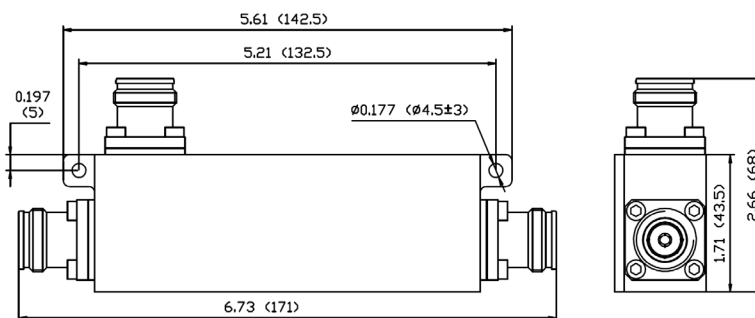

- 600-6000 MHz
- Low PIM Rated
- 300 W Power Rating
- IP67 Rated
- 4.3-10 Connectors
- ROHS Compliant

Parameter		Specifications								
Model		SC-05-60	SC-06-60	SC-07-60	SC-08-60	SC-10-60	SC-13-60	SC-15-60	SC-20-60	SC-30-60
Main Output Port I.L. [dB]	600-698 MHz	≤ 1.75	≤ 1.40	≤ 1.05	≤ 0.90	≤ 0.55	≤ 0.40	≤ 0.30	≤ 0.15	≤ 0.05
	698-960 MHz	≤ 1.90	≤ 1.50	≤ 1.22	≤ 1.09	≤ 0.70	≤ 0.45	≤ 0.35	≤ 0.25	≤ 0.10
	1695-2200 MHz	≤ 1.90	≤ 1.50	≤ 1.15	≤ 0.95	≤ 0.65	≤ 0.40	≤ 0.30	≤ 0.20	≤ 0.05
	2200-2690 MHz	≤ 1.90	≤ 1.50	≤ 1.22	≤ 1.09	≤ 0.70	≤ 0.45	≤ 0.35	≤ 0.25	≤ 0.10
	3100-3700 MHz	≤ 1.90	≤ 1.50	≤ 1.15	≤ 0.95	≤ 0.60	≤ 0.40	≤ 0.30	≤ 0.20	≤ 0.05
	3700-4200 MHz	≤ 1.90	≤ 1.50	≤ 1.22	≤ 1.05	≤ 0.65	≤ 0.45	≤ 0.35	≤ 0.25	≤ 0.10
	5150-6000 MHz	≤ 1.90	≤ 1.50	≤ 1.22	≤ 1.09	≤ 0.70	≤ 0.45	≤ 0.35	≤ 0.25	≤ 0.10
Coupling Port I.L. [dB]		5 ± 1.3	6 ± 1.3	7 ± 1.4	8 ± 1.4	10 ± 1.4	13 ± 1.5	15 ± 1.5	20 ± 1.55	30 ± 1.7
Isolation [dB]	600-2700 MHz	≥ 25	≥ 26	≥ 27	≥ 28	≥ 30	≥ 33	≥ 35	≥ 38	≥ 48
	2700-3800 MHz	≥ 22	≥ 23	≥ 24	≥ 25	≥ 27	≥ 30	≥ 32	≥ 36	≥ 46
	3800-4800 MHz	≥ 20	≥ 21	≥ 22	≥ 23	≥ 25	≥ 28	≥ 30	≥ 34	≥ 44
	4800-6000 MHz	≥ 17	≥ 18	≥ 19	≥ 20	≥ 25	≥ 22	≥ 27	≥ 30	≥ 40
VSWR		1.3 @ 600-2700 MHz, 1.35 @ 2700-6000 MHz								
PIM [dBc]		-161								
Power Rating [W]		300								
IP Rating		IP67								
Operating Temp. [°F]		-22 to +167								
RF Connector		4.3-10 Female								
Size (WxHxD)		4.8" x 1.64" x 1.15" (SC-30-60's Size: 4.8" x 1.71" x 1.15")								
Weight [lb]		0.88								

* Specifications are subject to change without prior notification.

Wideband Directional Couplers

SC-XX-60

Mechanical Drawing

SC-05-60/ SC-06-60/ SC-07-60/ SC-08-60/ SC-10-60/ SC-13-60/ SC-15-60/SC-20-60

SC-30-60

Inch [mm]